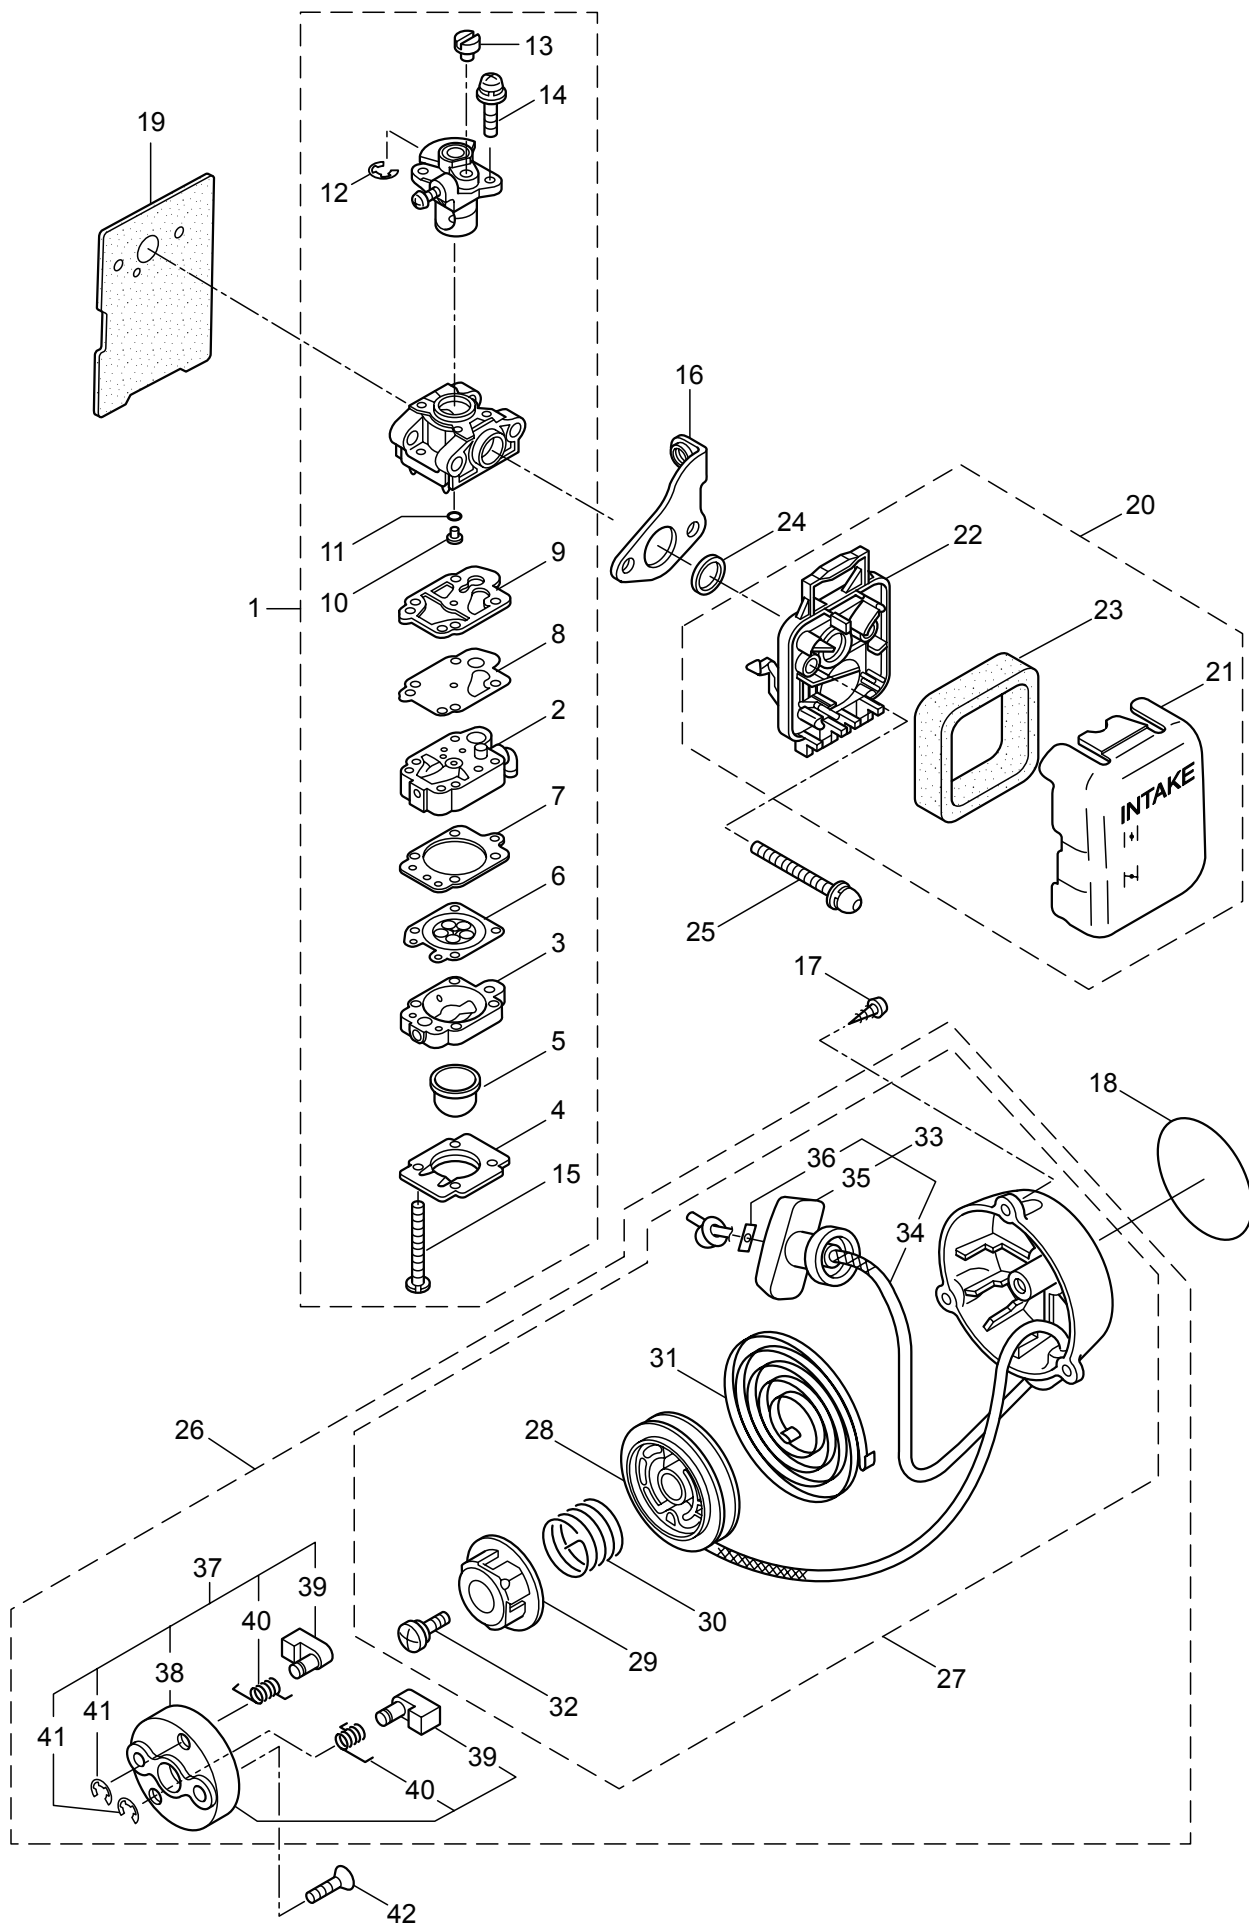

4. HT236DSV-R
CARBURETOR, RECOIL STARTER

Ref. No.	Part No.	Part Name	Q'ty	Remarks
4-1	283436	Carburetor Ass'y	1	Incl.2-15
4-2	264155	Pump Body	1	
4-3	262991	Purge Body	1	
4-4	262992	Cover Plate	1	
4-5	261874	Primer Bulb	1	
4-6	283905	Diaphragm, Meterring	1	
4-7	262993	Gasket	1	
4-8	262994	Diaphragm,Fuel Pump	1	
4-9	282576	Gasket	1	
4-10	281487	Main Jet	1	#37
4-11	261871	O-Ring	1	
4-12	261876	E-Ring	1	
4-13	261658	Swivel	1	
4-14	264682	Screw	2	
4-15	262996	Screw	4	
4-16	268535	Stay	1	
4-17	280144	Tapping Screw	3	
4-18	285091	Label	1	HT236DSV-R
4-19	283181	Gasket	1	
4-20	264708	Cleaner Ass'y	1	Incl.21-23
4-21	264709	Cover	1	
4-22	264693	Housing	1	
4-23	264695	Filter	1	
4-24	268963	Gasket	1	19.4x14.8xt3.5
4-25	269834	Screw	2	
4-26	283171	Recoil Starter Ass'y	1	Incl.27-41
4-27	283172	Starter Ass'y	1	Incl.28-36
4-28	286363	Reel	1	
4-29	286364	Cam Plate	1	
4-30	283290	Spring	1	
4-31	280931	Spiral Spring	1	
4-32	267213	Screw	1	
4-33	283291	Rope Ass'y	1	Incl.34-36
4-34	283292	Starter Rope	1	
4-35	261725	Starter Grip	1	
4-36	283293	Rope Stopper	1	
4-37	283173	Starter Pulley Ass'y	1	Incl.38-41
4-38	283294	Starter Pulley	1	
4-39	280936	Ratchet	2	
4-40	283295	Spring	2	
4-41	020299	E-Ring	2	#4
4-42	264535	Screw	2	M6x20