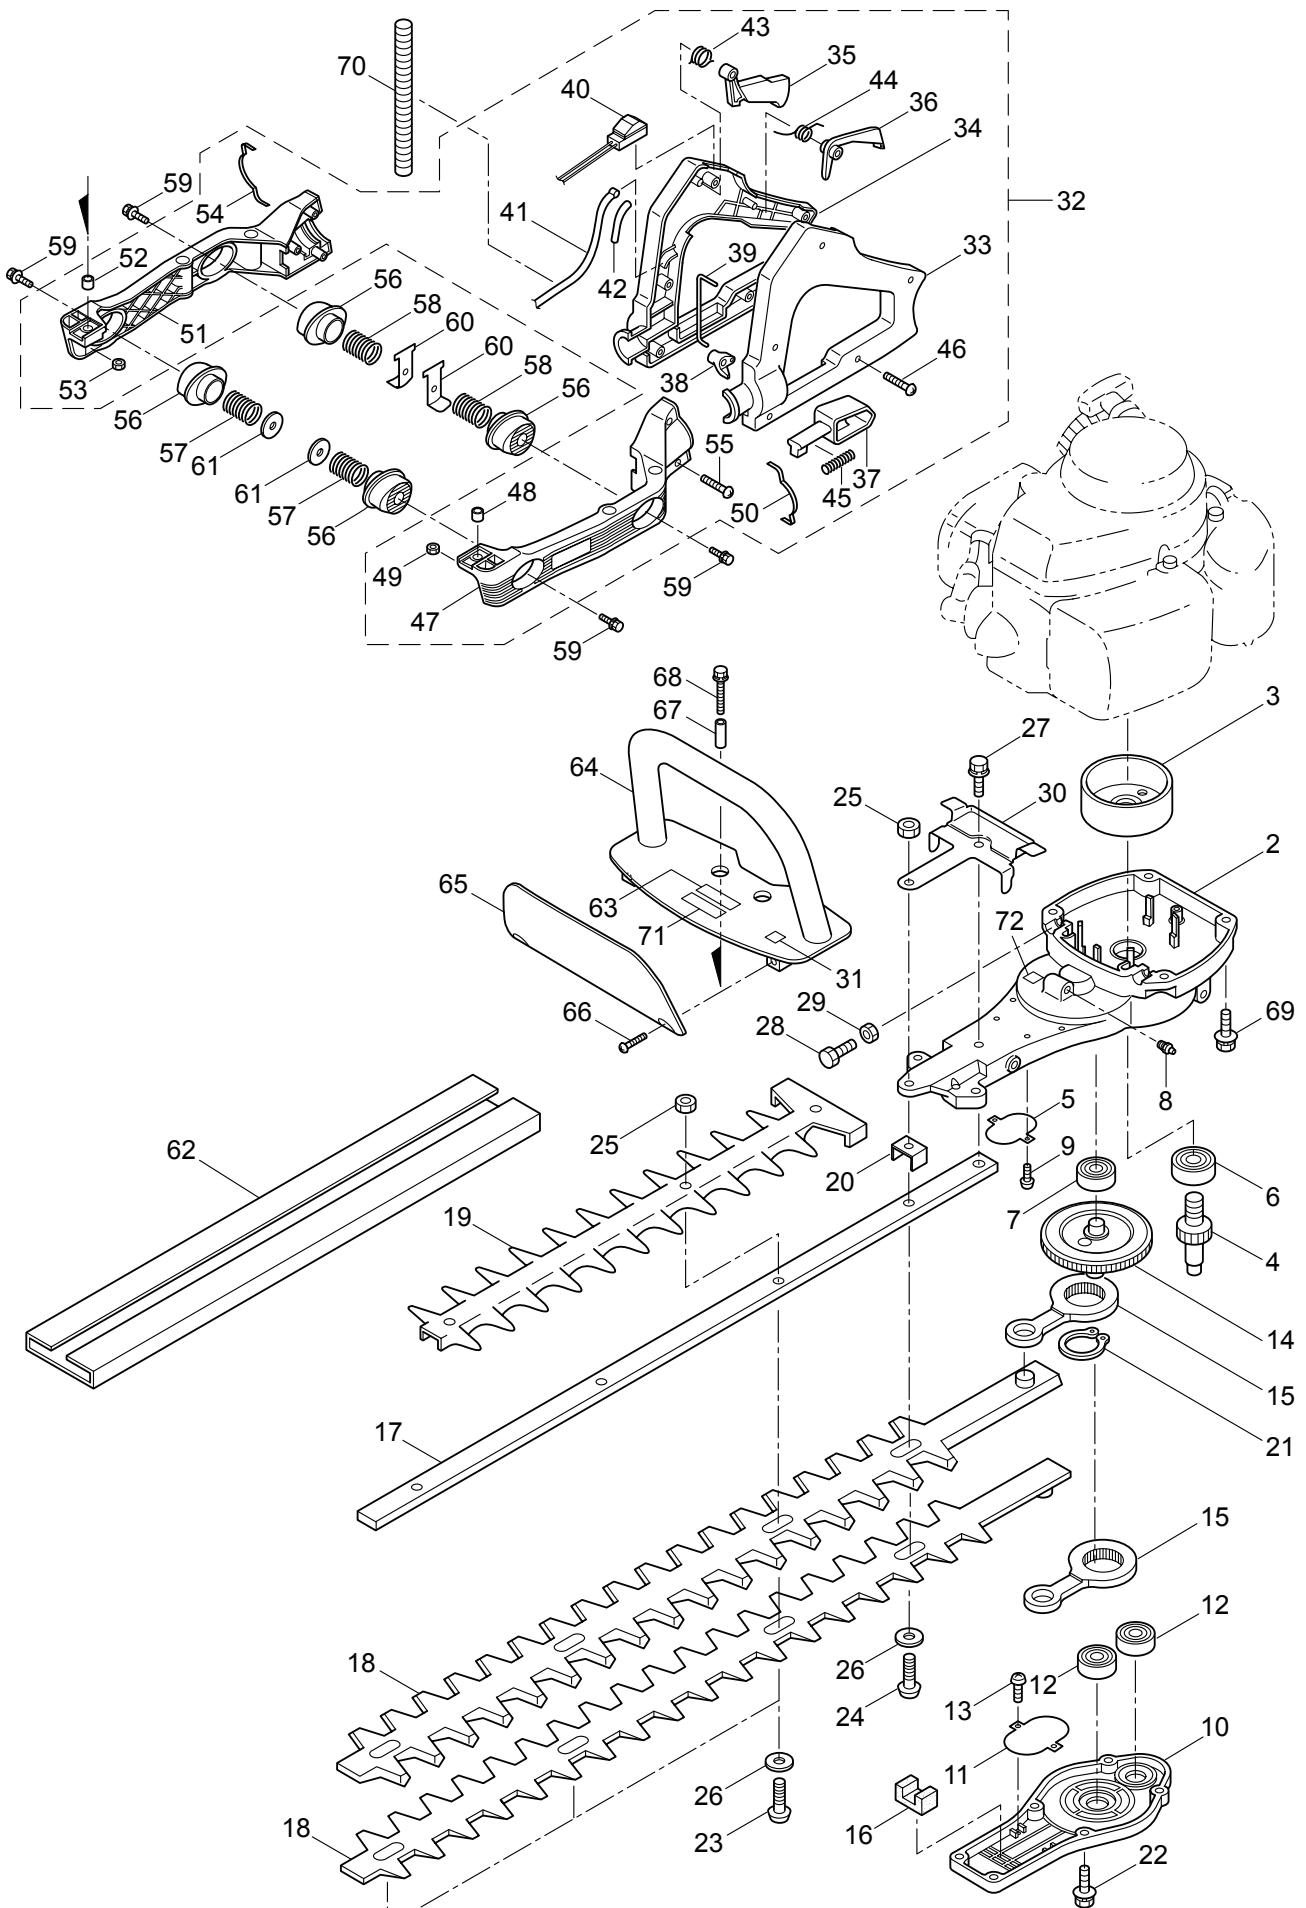

1. HT236DSV-R  
MAIN BODY

Ref. No.	Part No.	Part Name	Q'ty	Remarks
1-46	271276	Screw	5	
1-47	271482	Frame L	1	
1-48	271483	Spacer	1	
1-49	991941	U-Nut	1	M6
1-50	271484	Label, Line	1	
1-51	271485	Frame R	1	
1-52	271483	Spacer	1	
1-53	991941	U-Nut	1	M6
1-54	271484	Label, Line	1	
1-55	271276	Screw	3	
1-56	271455	Damper	4	
1-57	271456	Spring	2	
1-58	271457	Spring	2	
1-59	271458	Screw	4	
1-60	271459	Stopper, Rear	2	
1-61	271460	Washer	2	
1-62	217677	Cover of Blade	1	
1-63	270566	Label	1	
1-64	271476	Front Handle	1	
1-65	271477	Protector	1	
1-66	271478	Screw	2	
1-67	271479	Spacer	2	
1-68	271462	Screw	2	
1-69	271425	Screw	4	
1-70	271221	Tube	1	
1-71	266957	Label	1	
1-72	266960	Label	1	