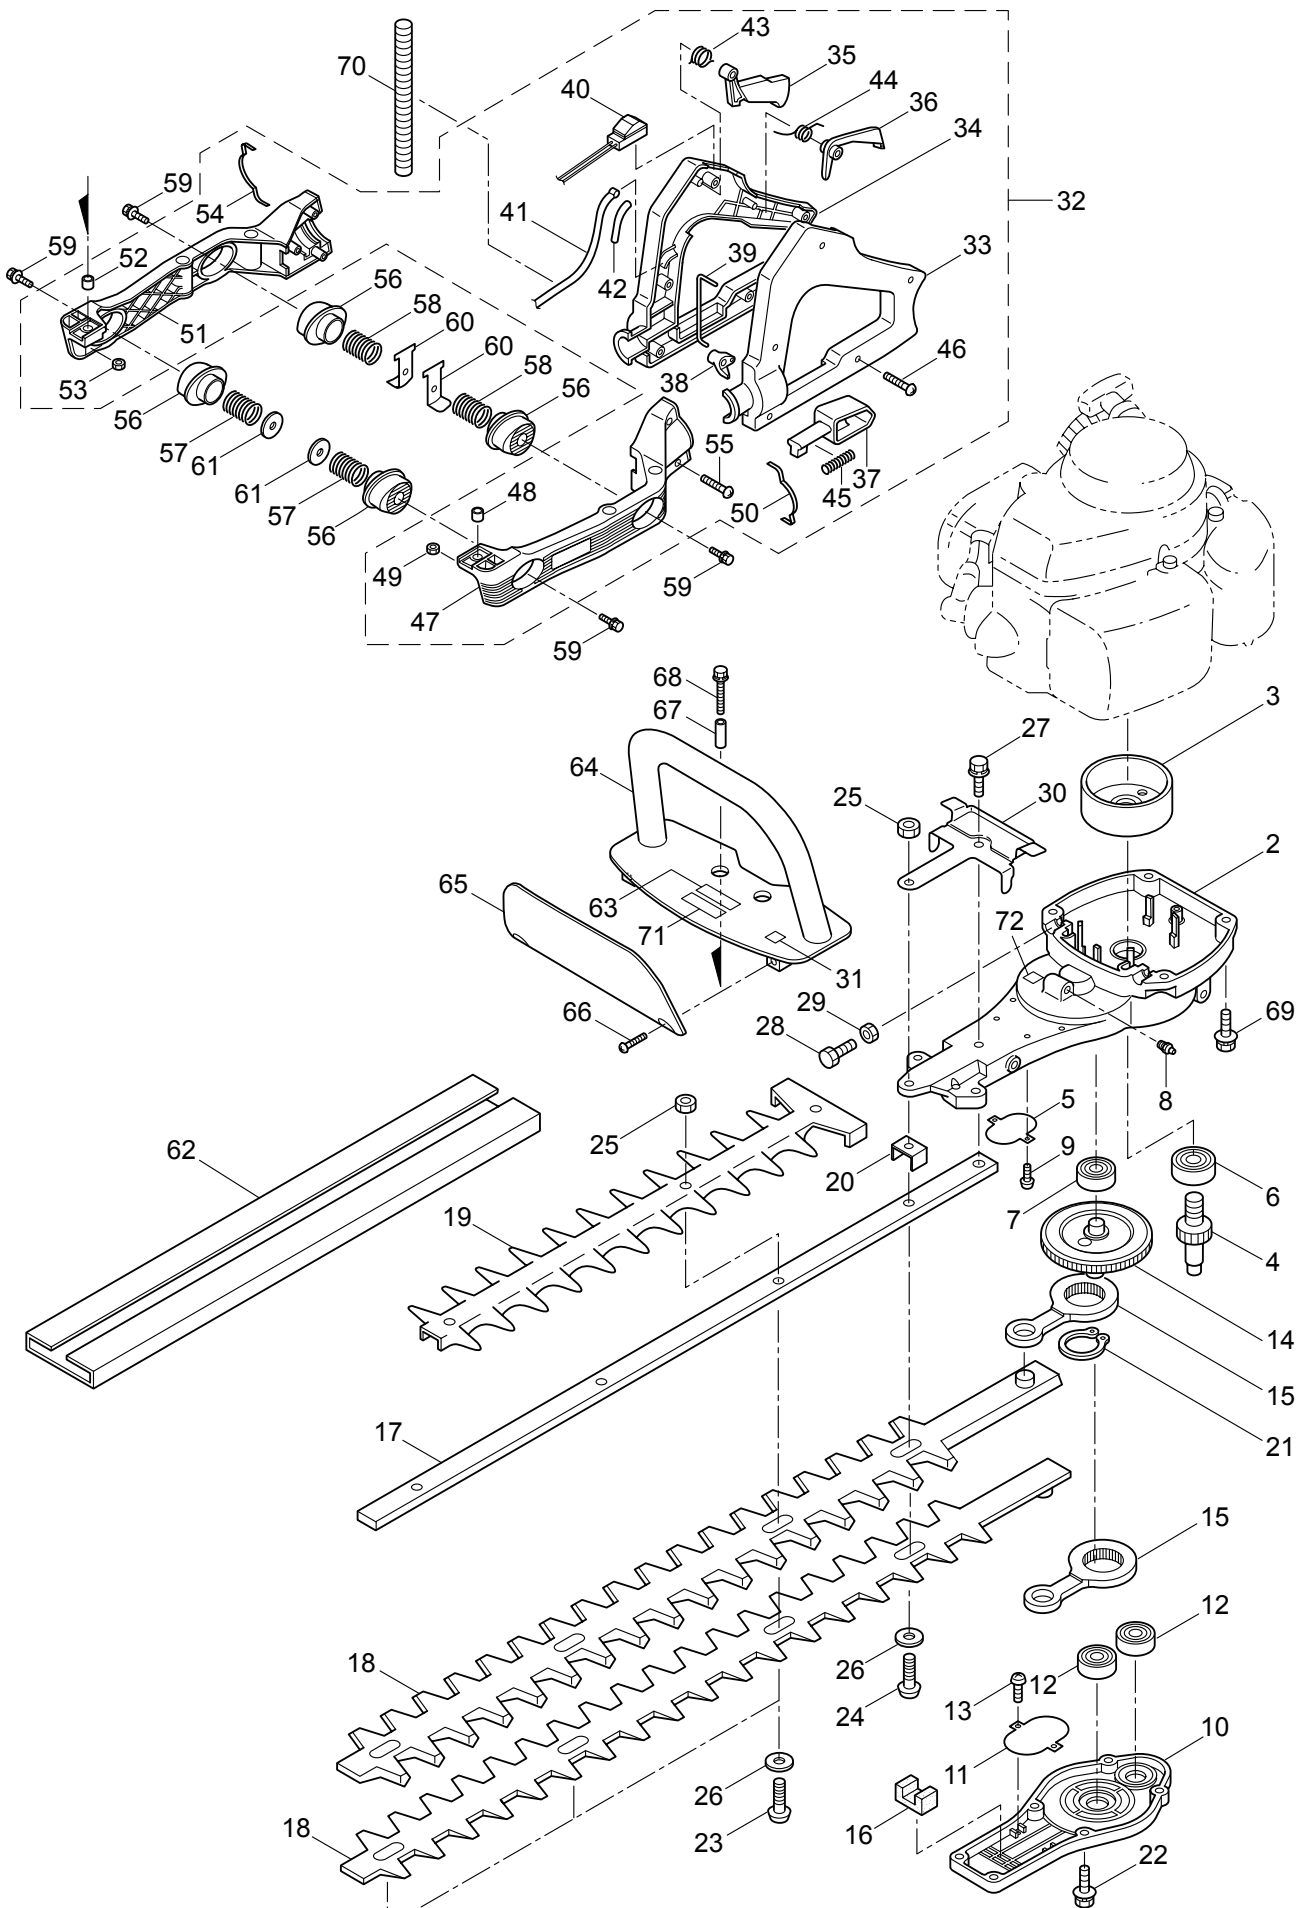

1. HT236DSV-R
MAIN BODY

Ref. No.	Part No.	Part Name	Q'ty	Remarks
1-1	362236	HT236DSV-R	1	
1-2	271472	Upper Case	1	
1-3	270021	Drum	1	
1-4	271473	Pinion	1	
1-5	271474	Plate	1	
1-6	580767	Bearing	1	#6001 2RS
1-7	270423	Bearing	1	
1-8	991937	Grease Nipple	1	M6
1-9	991924	Screw	2	M3x5
1-10	271475	Lower Case	1	
1-11	271474	Plate	1	
1-12	270423	Bearing	2	
1-13	991924	Screw	2	M3x5
1-14	271465	Crank Comp.	1	
1-15	271466	Rod	2	
1-16	270567	Felt	1	
1-17	271467	Guide Plate	1	
1-18	271468	Blade	2	
1-19	270371	Blade Guard	1	
1-20	270757	Plate	1	
1-21	580777	Snap Ring	1	#26
1-22	580791	Bolt	6	M5x16
1-23	991914	Screw	3	
1-24	271229	Screw	1	
1-25	991941	U-Nut	4	M6
1-26	991913	Washer	4	
1-27	271458	Screw	1	
1-28	271230	Screw	2	
1-29	271231	Nut	2	
1-30	271469	Stopper	1	
1-31	283526	Label	1	
1-32	271454	Handle Ass'y	1	Incl.33-55
1-33	271278	Rear Handle (L)	1	
1-34	271279	Rear Handle (R)	1	
1-35	271280	Lever,Throttle	1	
1-36	271281	Stop Lever	1	
1-37	271282	Lock Lever	1	
1-38	271283	Lock Lever Stopper	1	
1-39	271284	Rod	1	
1-40	271285	Switch	1	
1-41	271398	Cable Comp.	1	
1-42	271287	Spacer	1	
1-43	271288	Spring	1	
1-44	271289	Spring	1	
1-45	270400	Spring	1