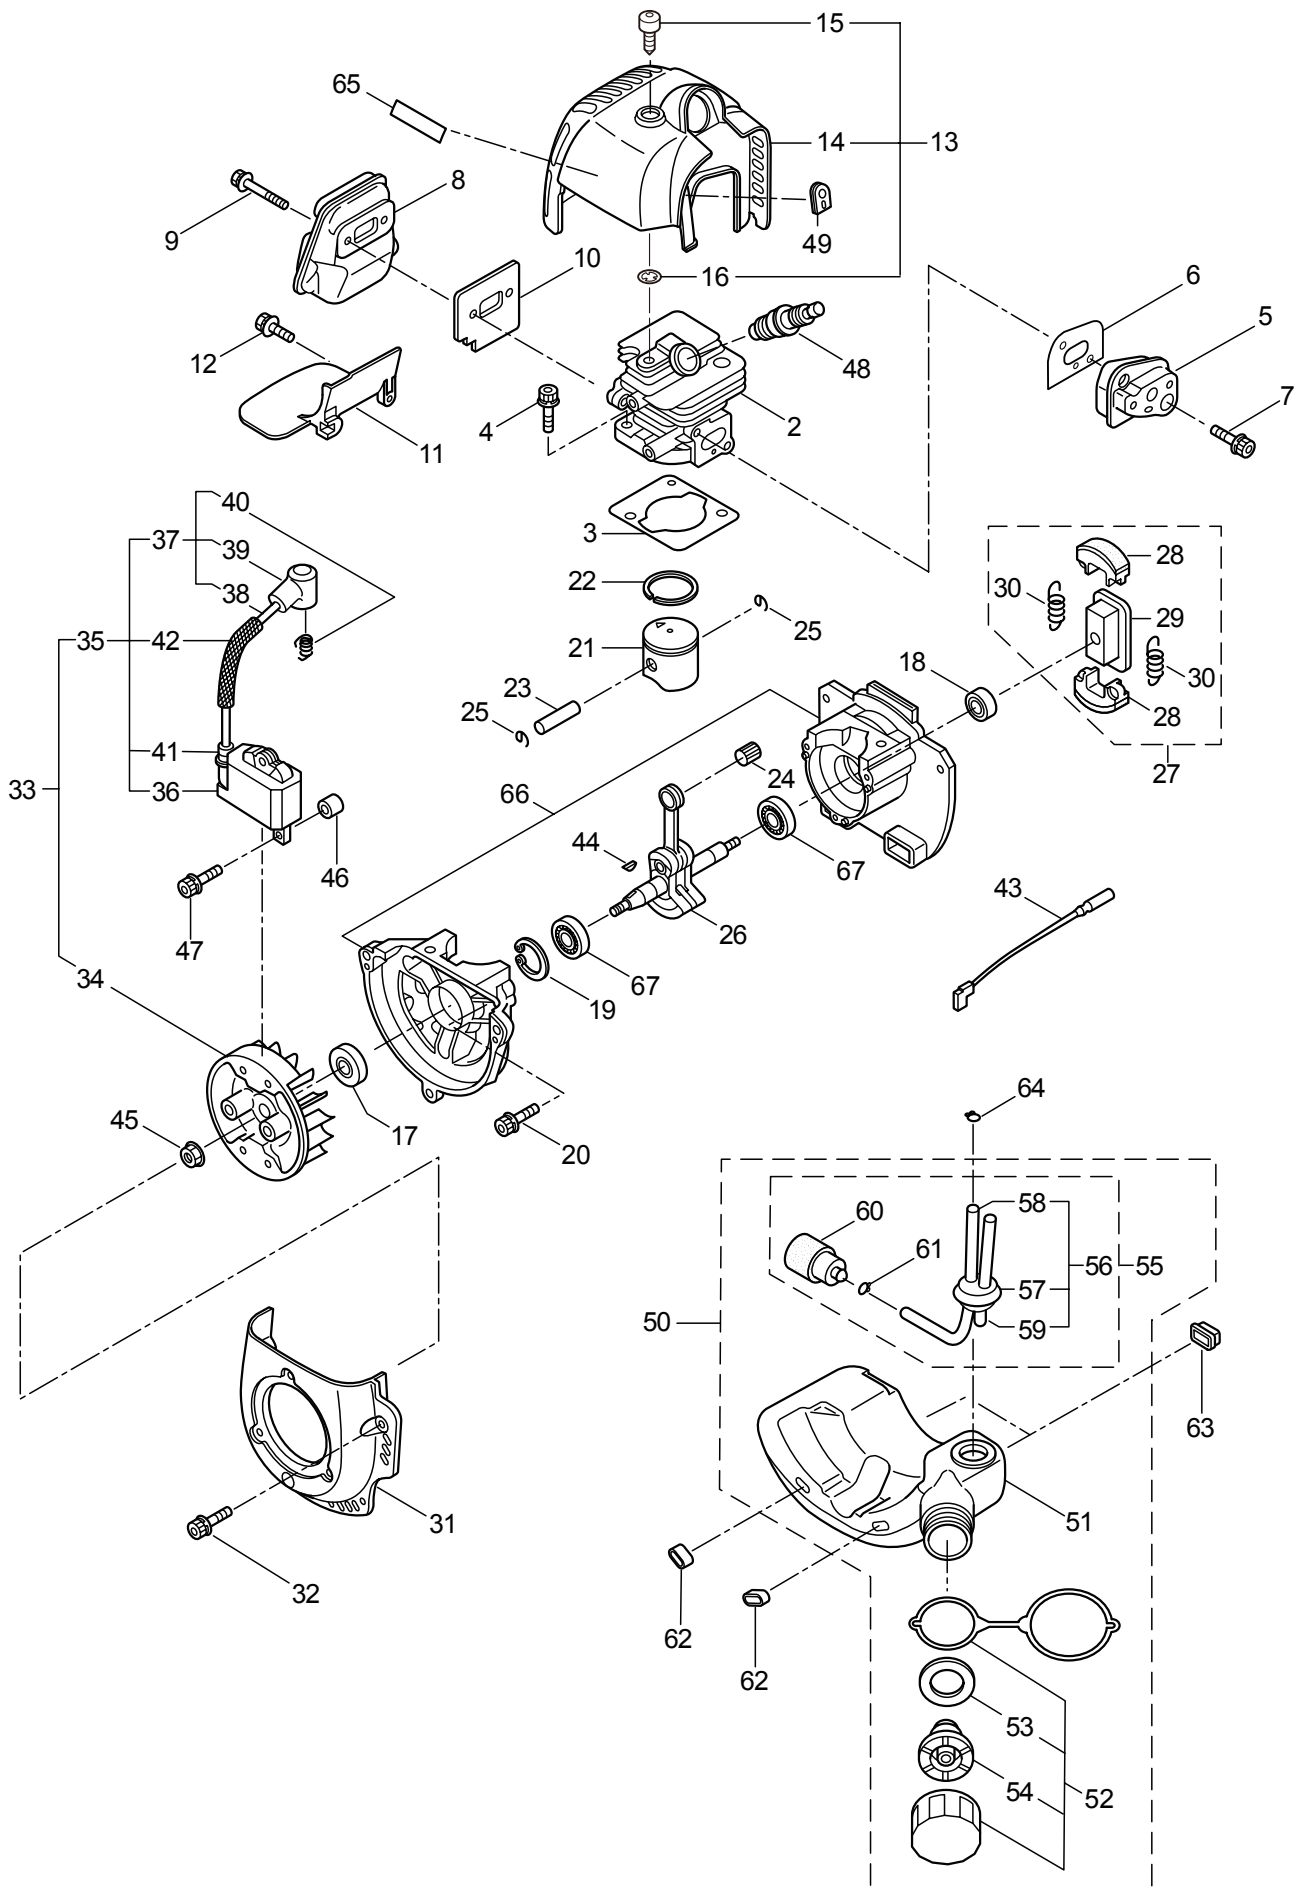

3. HT236DSV-R ENGINE

Ref. No.	Part No.	Part Name	Q'ty	Remarks
3-46	280381	Spacer	2	
3-47	281211	Cap Screw	2	M4x20
3-48	262483	Spark Plug	1	NGK BP6Y
3-49	283140	Grommet	1	
3-50	283437	Fuel Tank Ass'y	1	Incl.51-61
3-51	283162	Fuel Tank	1	
3-52	283438	Tank Cap Ass'y	1	Incl.53,54
3-53	283727	Gasket	1	
3-54	283764	Breather Ass'y	1	
3-55	265752	Fuel Pipe Pick-up Ass'y	1	Incl.56-61
3-56	264031	Fuel Pipe Ass'y	1	Incl.57-59
3-57	261115	Grommet	1	
3-58	261690	Fuel Pipe	1	160L
3-59	263038	Return Pipe	1	3x6x85L
3-60	264653	Filter Ass'y	1	
3-61	261117	Clip	1	
3-62	264318	Pad	2	
3-63	261118	Pad	2	
3-64	261117	Clip	1	
3-65	266959	Label	1	Caution
3-66	283150	Crankcase	1	
3-67	261181	Bearing	2	#6000C3