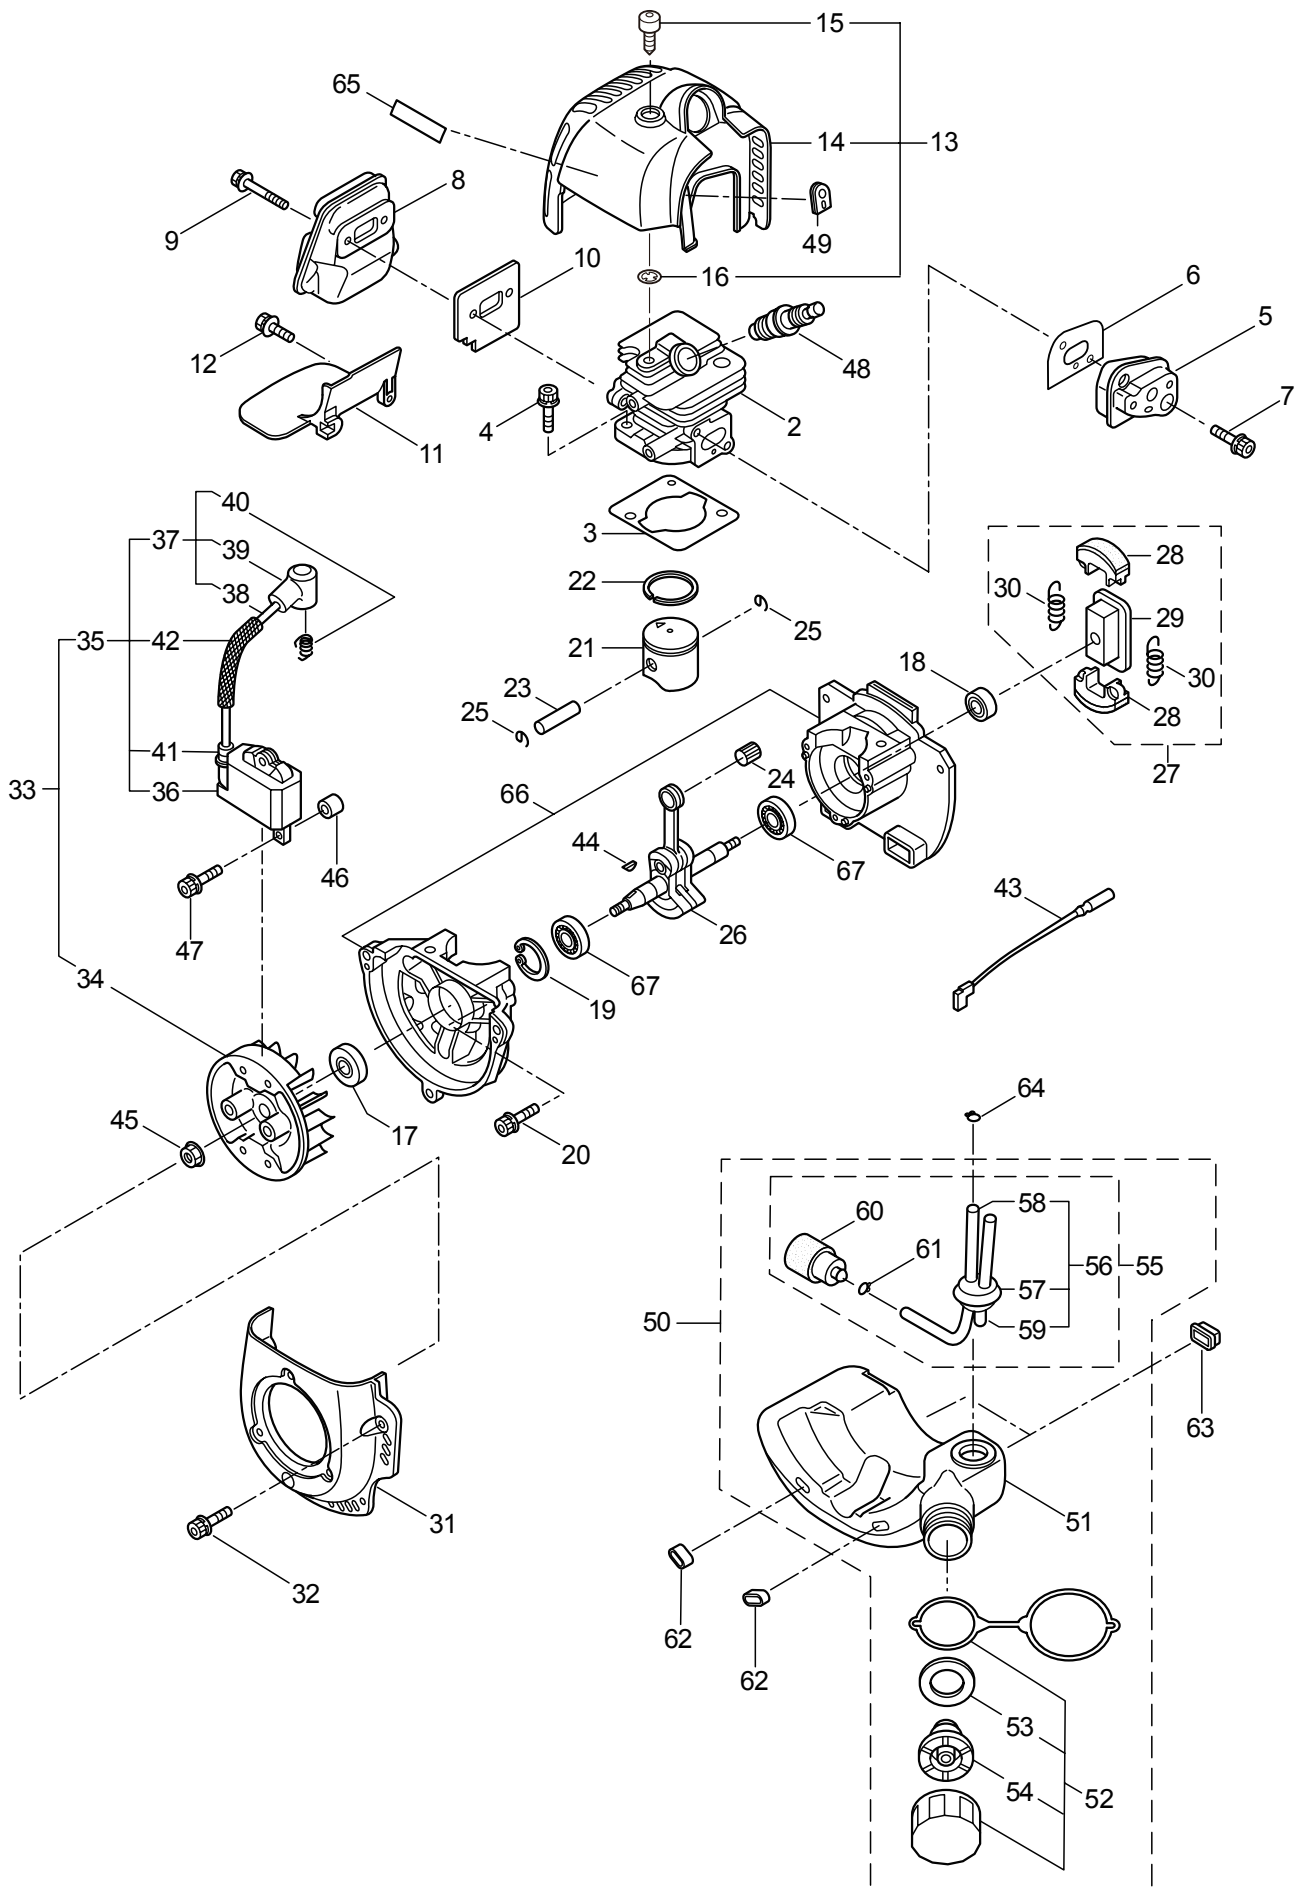

3. HT236DSV-R ENGINE

Ref. No.	Part No.	Part Name	Q'ty	Remarks
3-1	858485	Engine	1	HE230/08
3-2	283149	Cylinder	1	
3-3	283177	Gasket	1	
3-4	267290	Cap Screw	2	M5x20
3-5	265802	Insulator	1	New gasket required
3-6	267049	Gasket	1	
3-7	265924	Cap Screw	2	M5x25
3-8	283166	Muffler	1	
3-9	264223	Cap Screw	2	M5x40
3-10	283176	Gasket	1	
3-11	283175	Under Cover	1	
3-12	261607	Cap Screw	1	M5x16
3-13	286388	Top Cover Ass'y	1	Incl.14-16
3-14	283161	Top Cover	1	
3-15	286399	Knob	1	M5
3-16	286270	Washer	1	M5
3-17	262712	Oil Seal	1	TC10267
3-18	262713	Oil Seal	1	TC10207
3-19	054676	Snap Ring	1	#26
3-20	261246	Cap Screw	3	M5x25
3-21	283265	Piston	1	
3-22	263789	Piston Ring	1	
3-23	281185	Piston Pin	1	
3-24	261037	Bearing,Needle	1	KBK8x11x11.8x1
3-25	261576	Clip,Piston	2	
3-26	283155	Shaft Comp.	1	
3-27	280404	Clutch Ass'y	1	Incl.28-30
3-28	280568	Clutch Shoe	2	(2)required
3-29	280569	Clutch Boss	1	
3-30	280570	Spring	2	(2)required
3-31	283160	Fan Cover	1	
3-32	261250	Cap Screw	3	M5x20
3-33	283163	Magneto Ass'y	1	Incl.34-42
3-34	283164	Rotor/Fan	1	
3-35	283165	Ignition Coil Ass'y	1	Incl.36-42
3-36	283267	Coil	1	
3-37	283268	Spark Plug Wire Ass'y	1	Incl.38-40
3-38	283269	Spark Plug Wire	1	
3-39	283178	Plug Boot	1	
3-40	283270	Connector	1	
3-41	283271	Cap	1	
3-42	283272	Insulator	1	
3-43	269722	Lead	1	
3-44	261076	Woodruff Key	1	3x10
3-45	261077	Nut,Rotor	1	M6