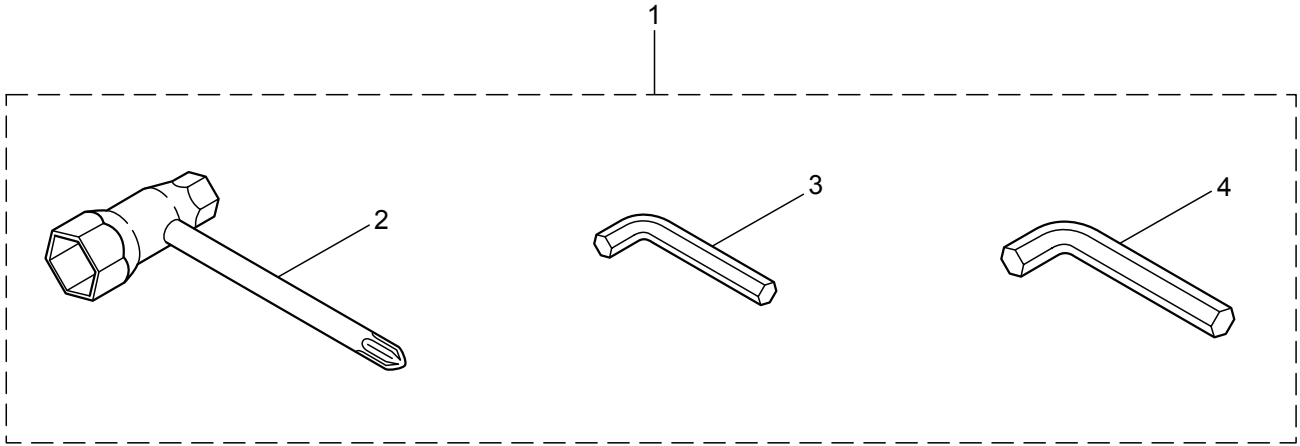

2.HT236DSV-R
ACCESSORIES

Ref. No.	Part No.	Part Name	Q'ty	Remarks
2-1	264606	Tool Set	1	Incl.2-4
2-2	264607	Box Spanner	1	10x19x(+)
2-3	219431	Wrench	1	3mm
2-4	219432	Wrench	1	4mm
2-5	271490	Instruction Manual	1	HT236DSV-R
2-6	522647	Parts List	1	HT236DSV-R